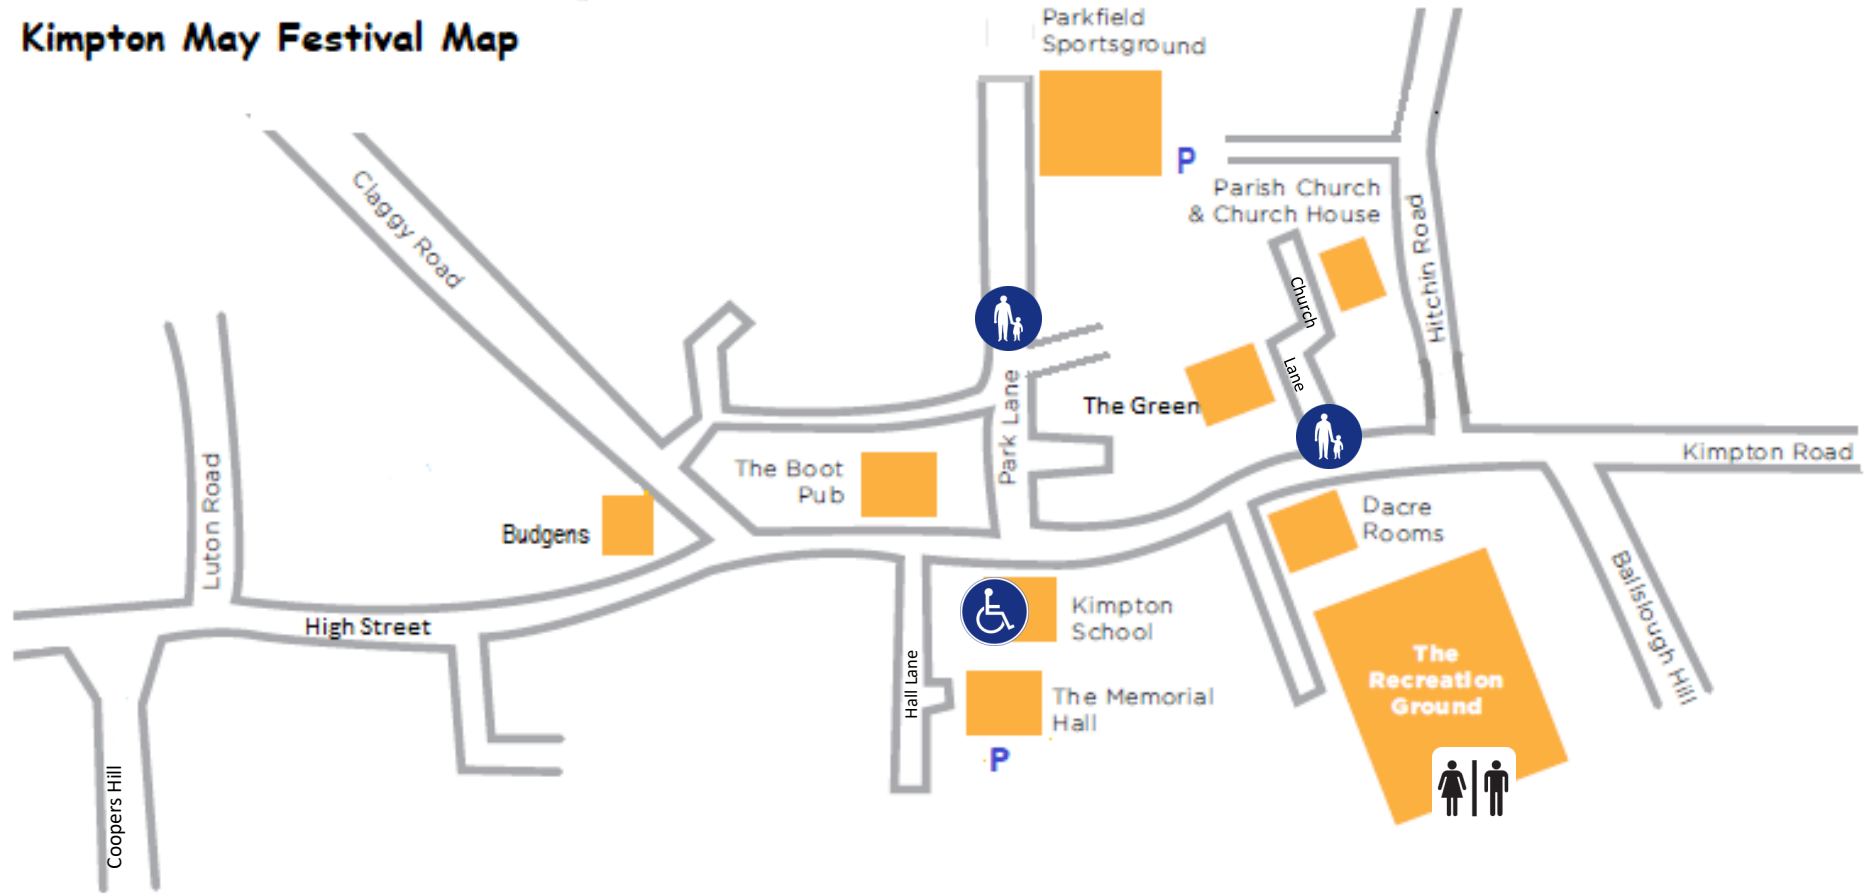

Kimpton May Festival Map

Pedestrian Access only

Blue badge parking

Also (1 space by Sports Pavilion & 2 at Memorial Hall)

Car Park (space limited)

Toilets & Baby Change

Toilets in the Sports Pavilion on the Recreation Ground open from 09:00 to 17:00.